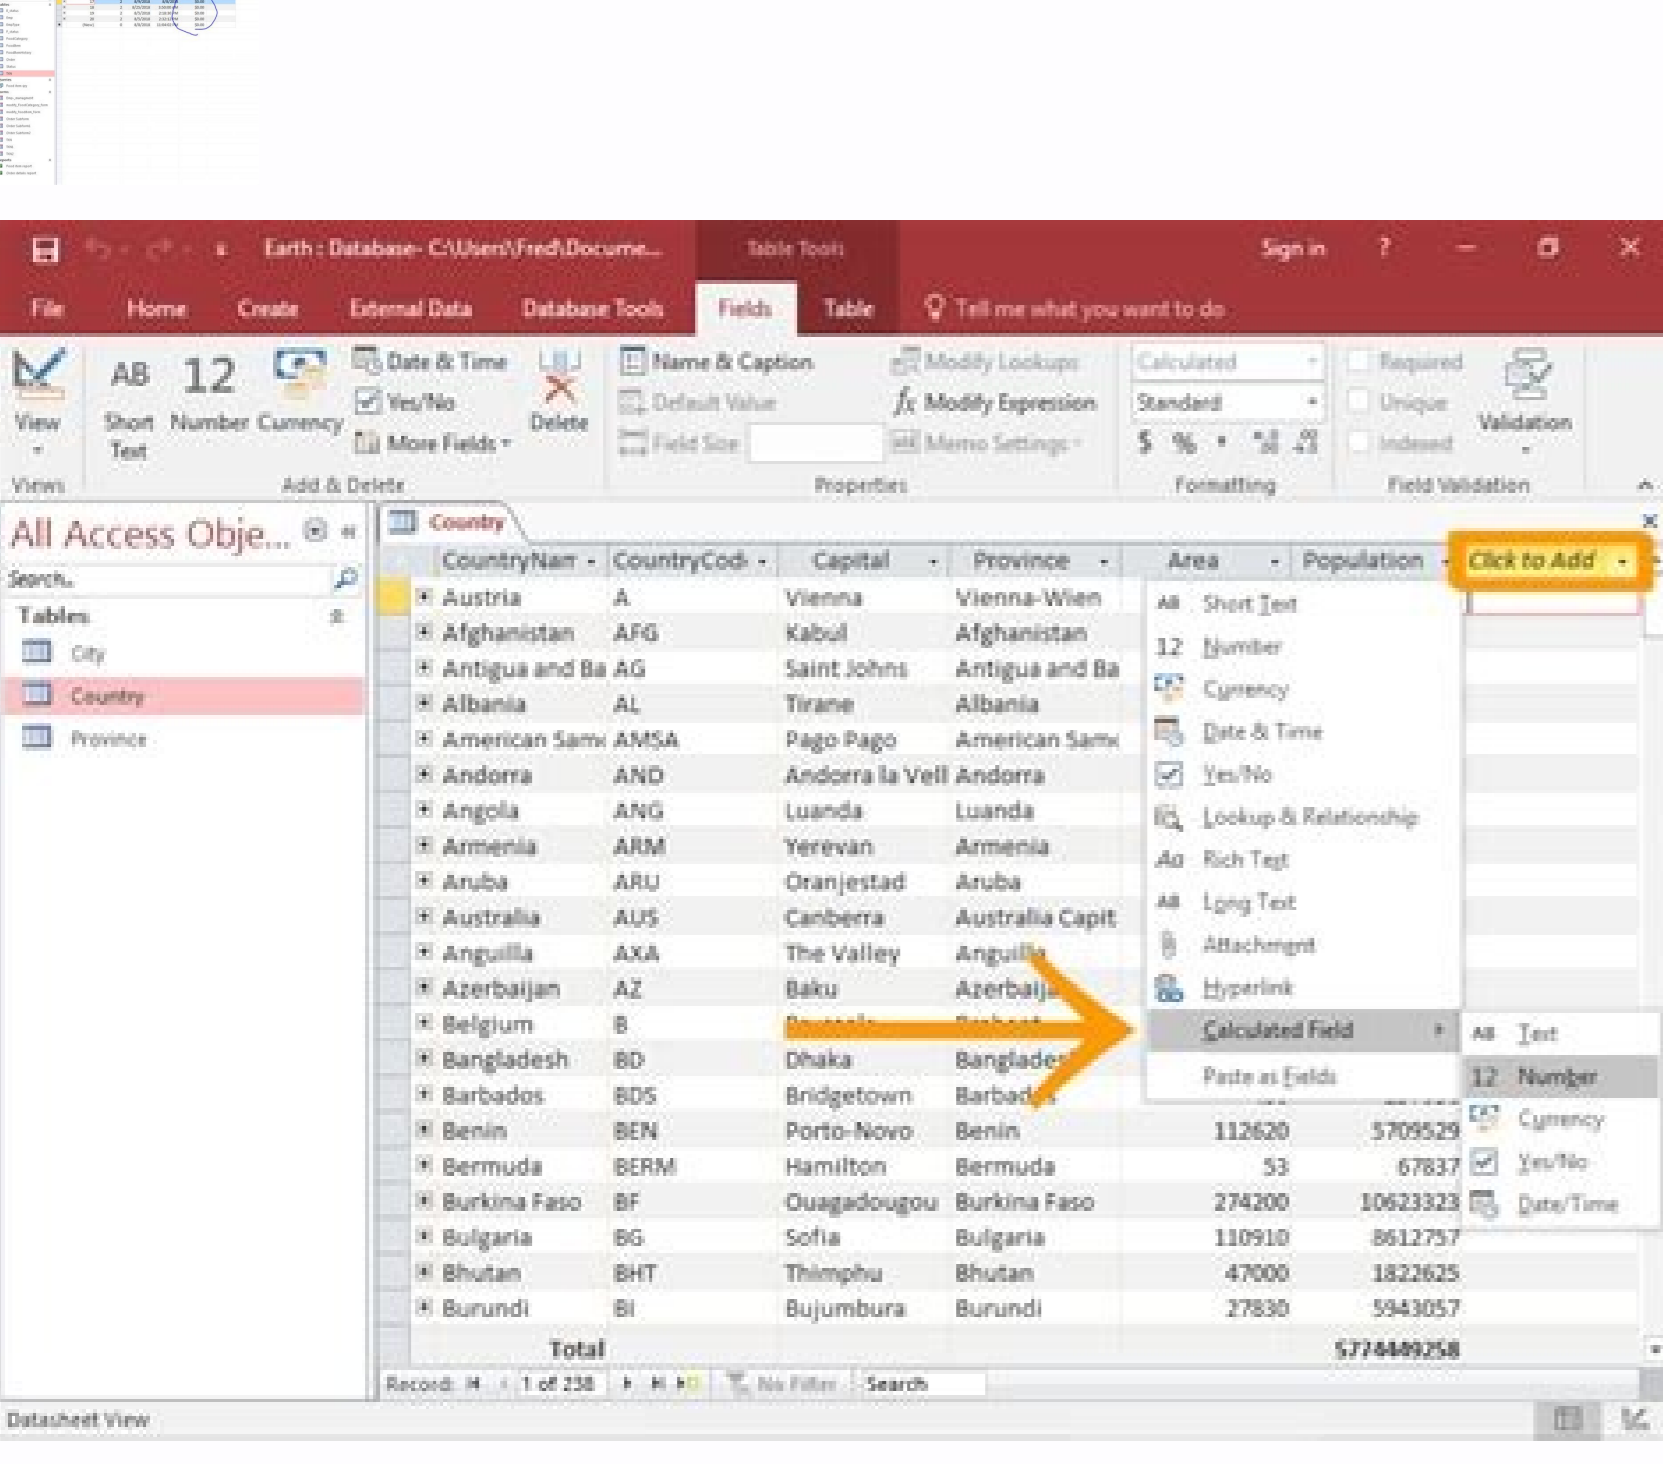

Calculated field in access report

How to create a calculated field in a report in access 2016. How to sum a calculated field in access report. How do you sum a calculated field in an access report. How to add calculated field in access report.