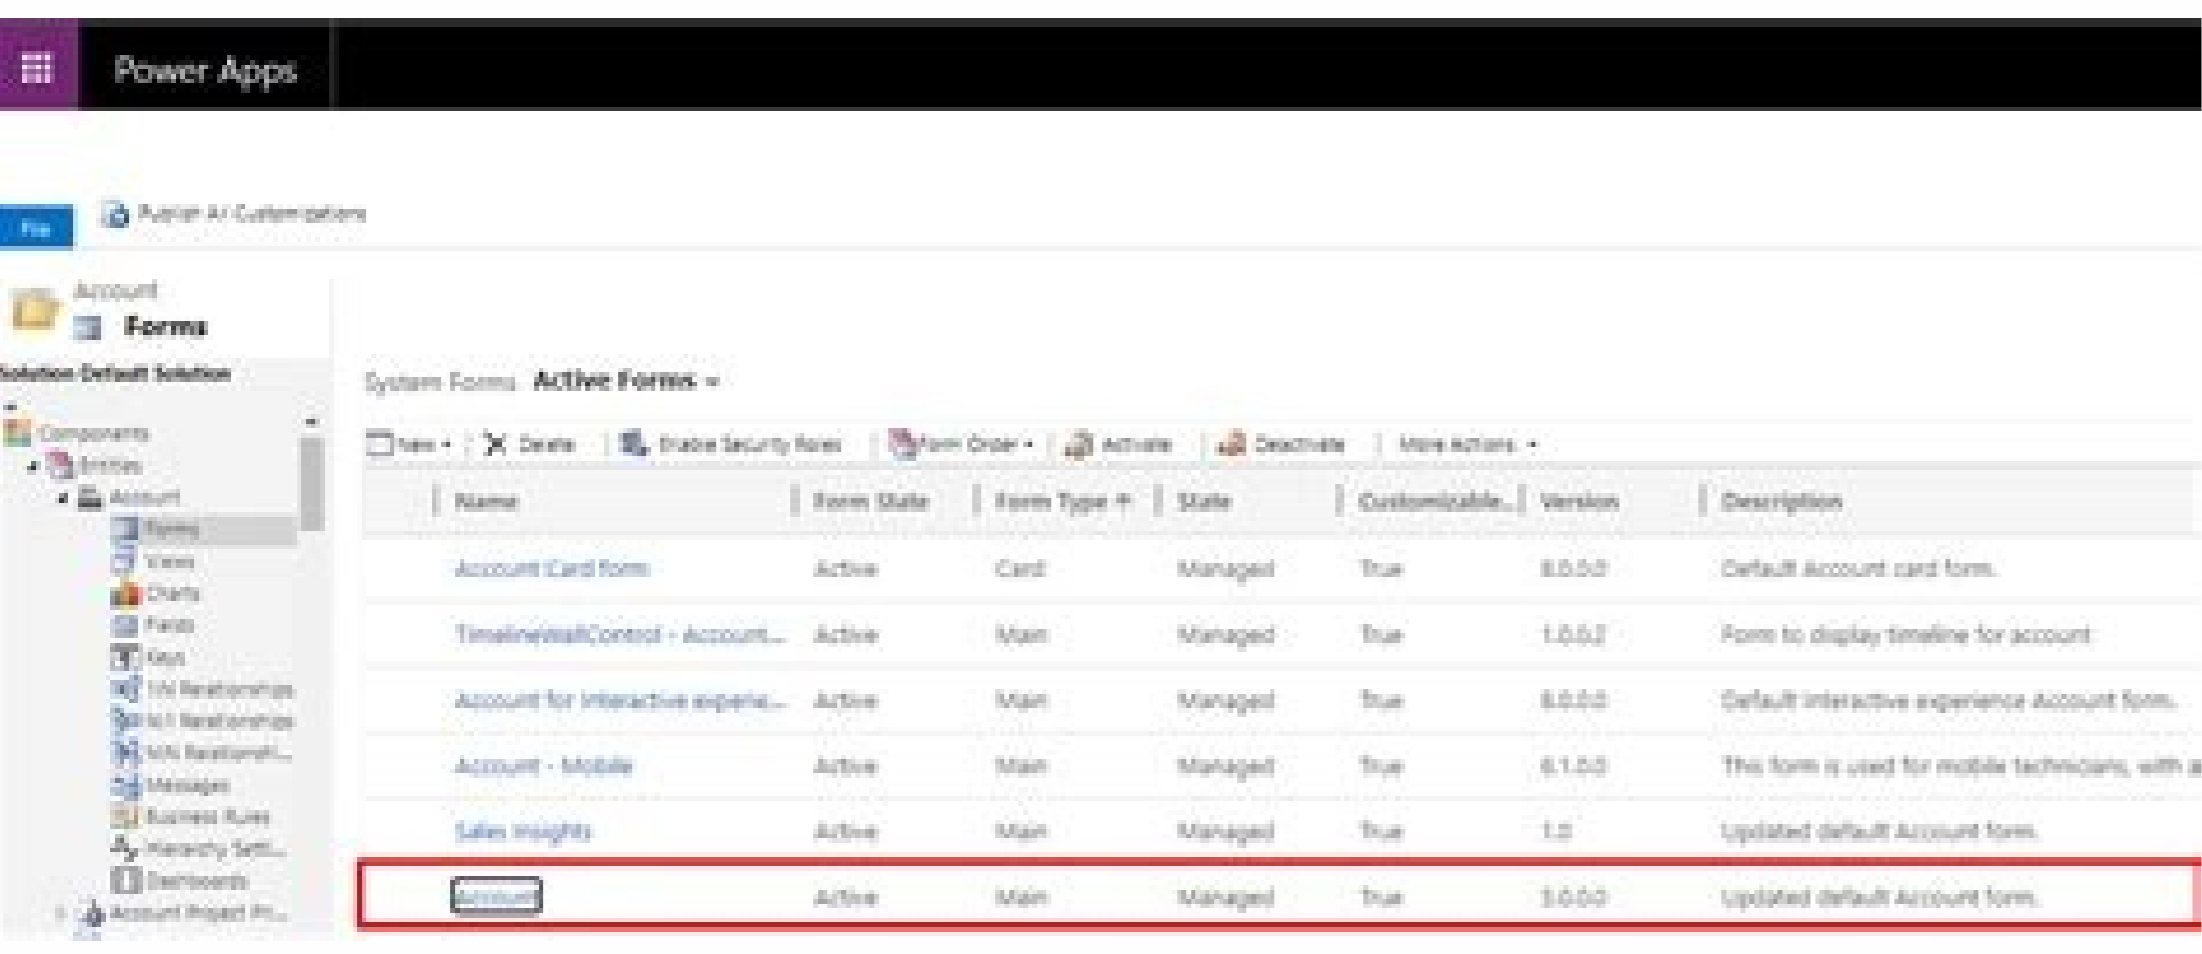

Calculated field in access report

How to create a calculated field in a report in access 2016. How to sum a calculated field in access report. How do you sum a calculated field in an access report. How to add calculated field in access report.