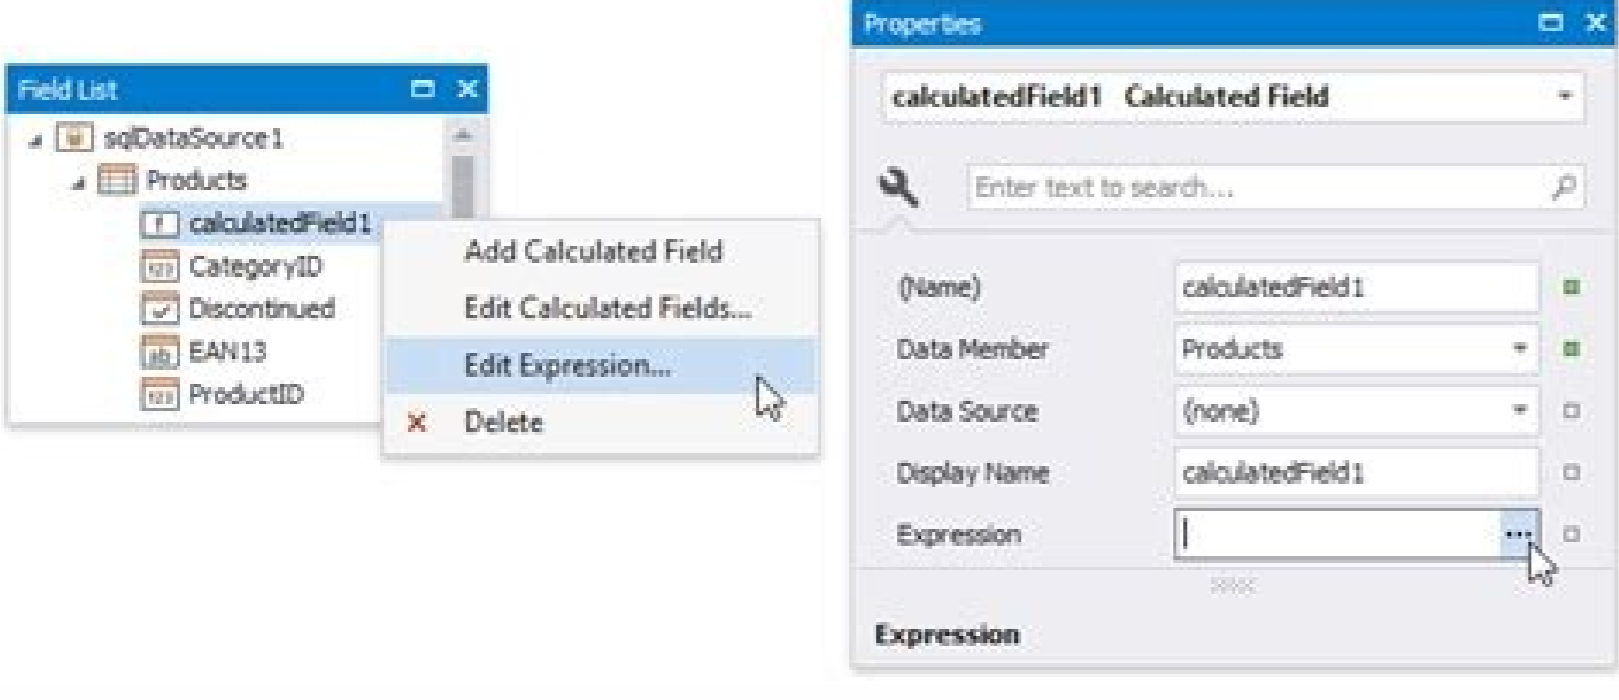

Calculated field in access report

How to create a calculated field in a report in access 2016. How to sum a calculated field in access report. How do you sum a calculated field in an access report. How to add calculated field in access report.